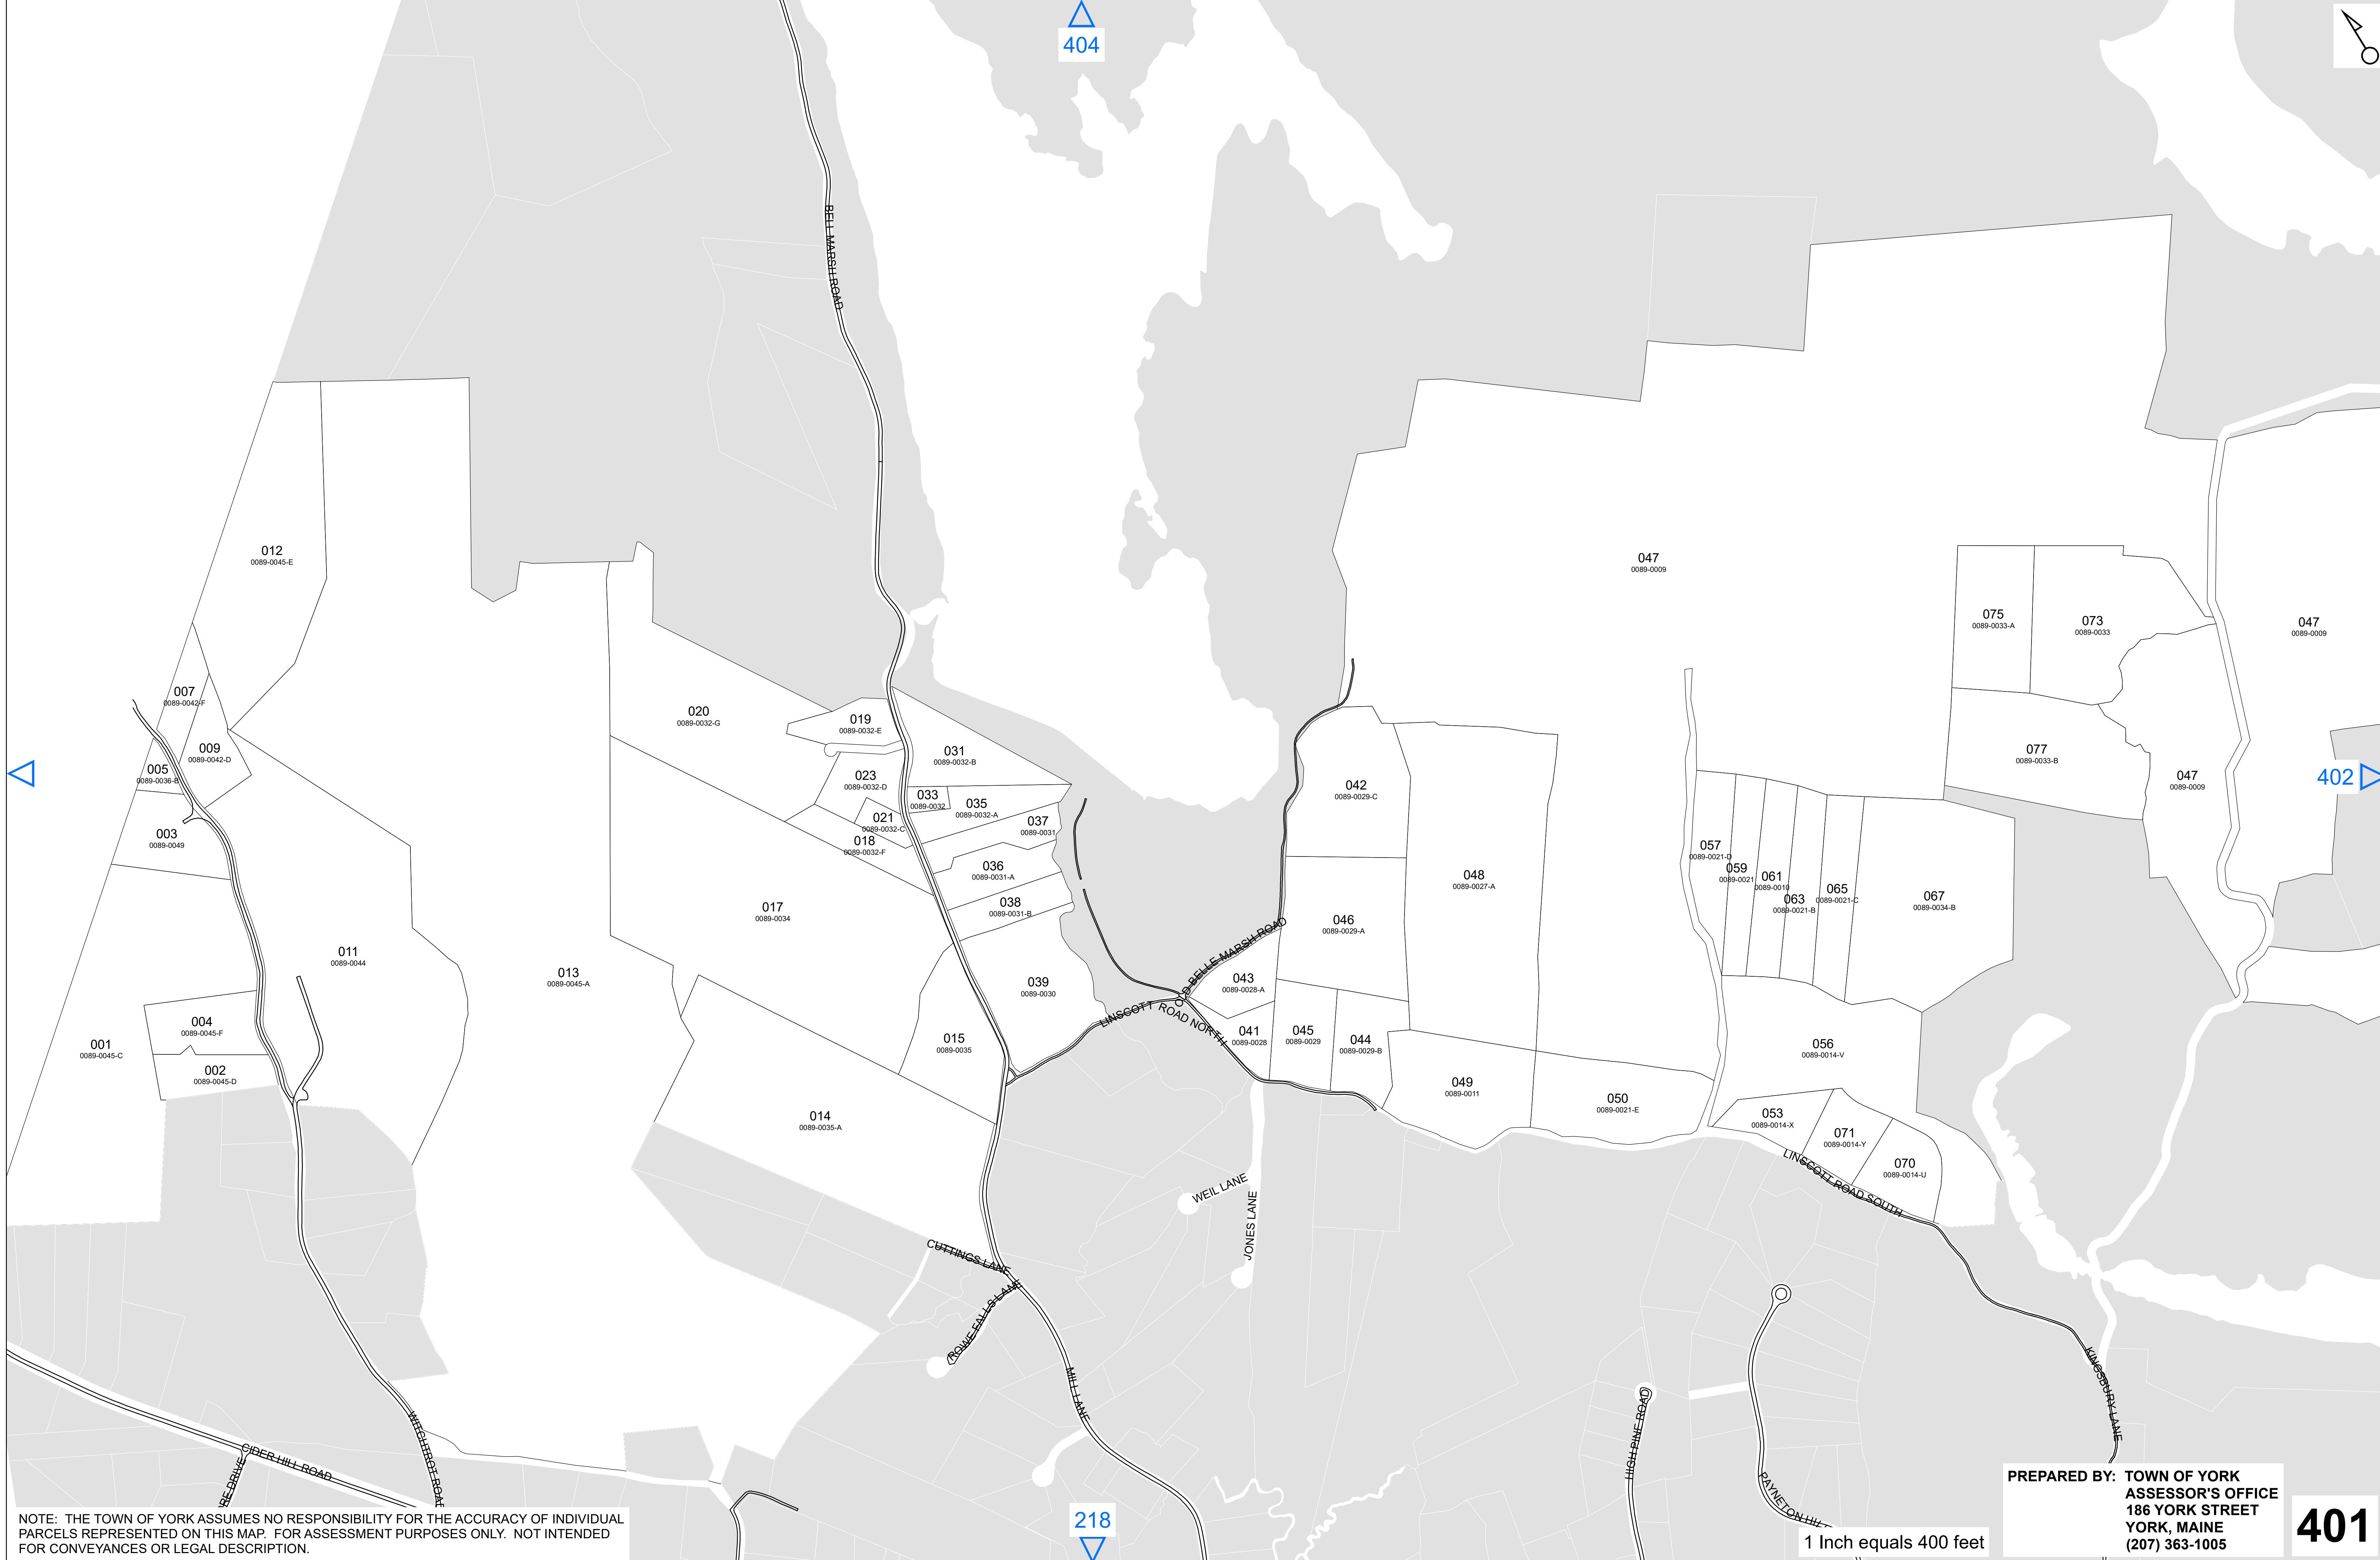

404

402

218

401

NOTE: THE TOWN OF YORK ASSUMES NO RESPONSIBILITY FOR THE ACCURACY OF INDIVIDUAL PARCELS REPRESENTED ON THIS MAP. FOR ASSESSMENT PURPOSES ONLY. NOT INTENDED FOR CONVEYANCES OR LEGAL DESCRIPTION.

PREPARED BY: TOWN OF YORK  
ASSESSOR'S OFFICE  
186 YORK STREET  
YORK, MAINE  
(207) 363-1005

1 Inch equals 400 feet