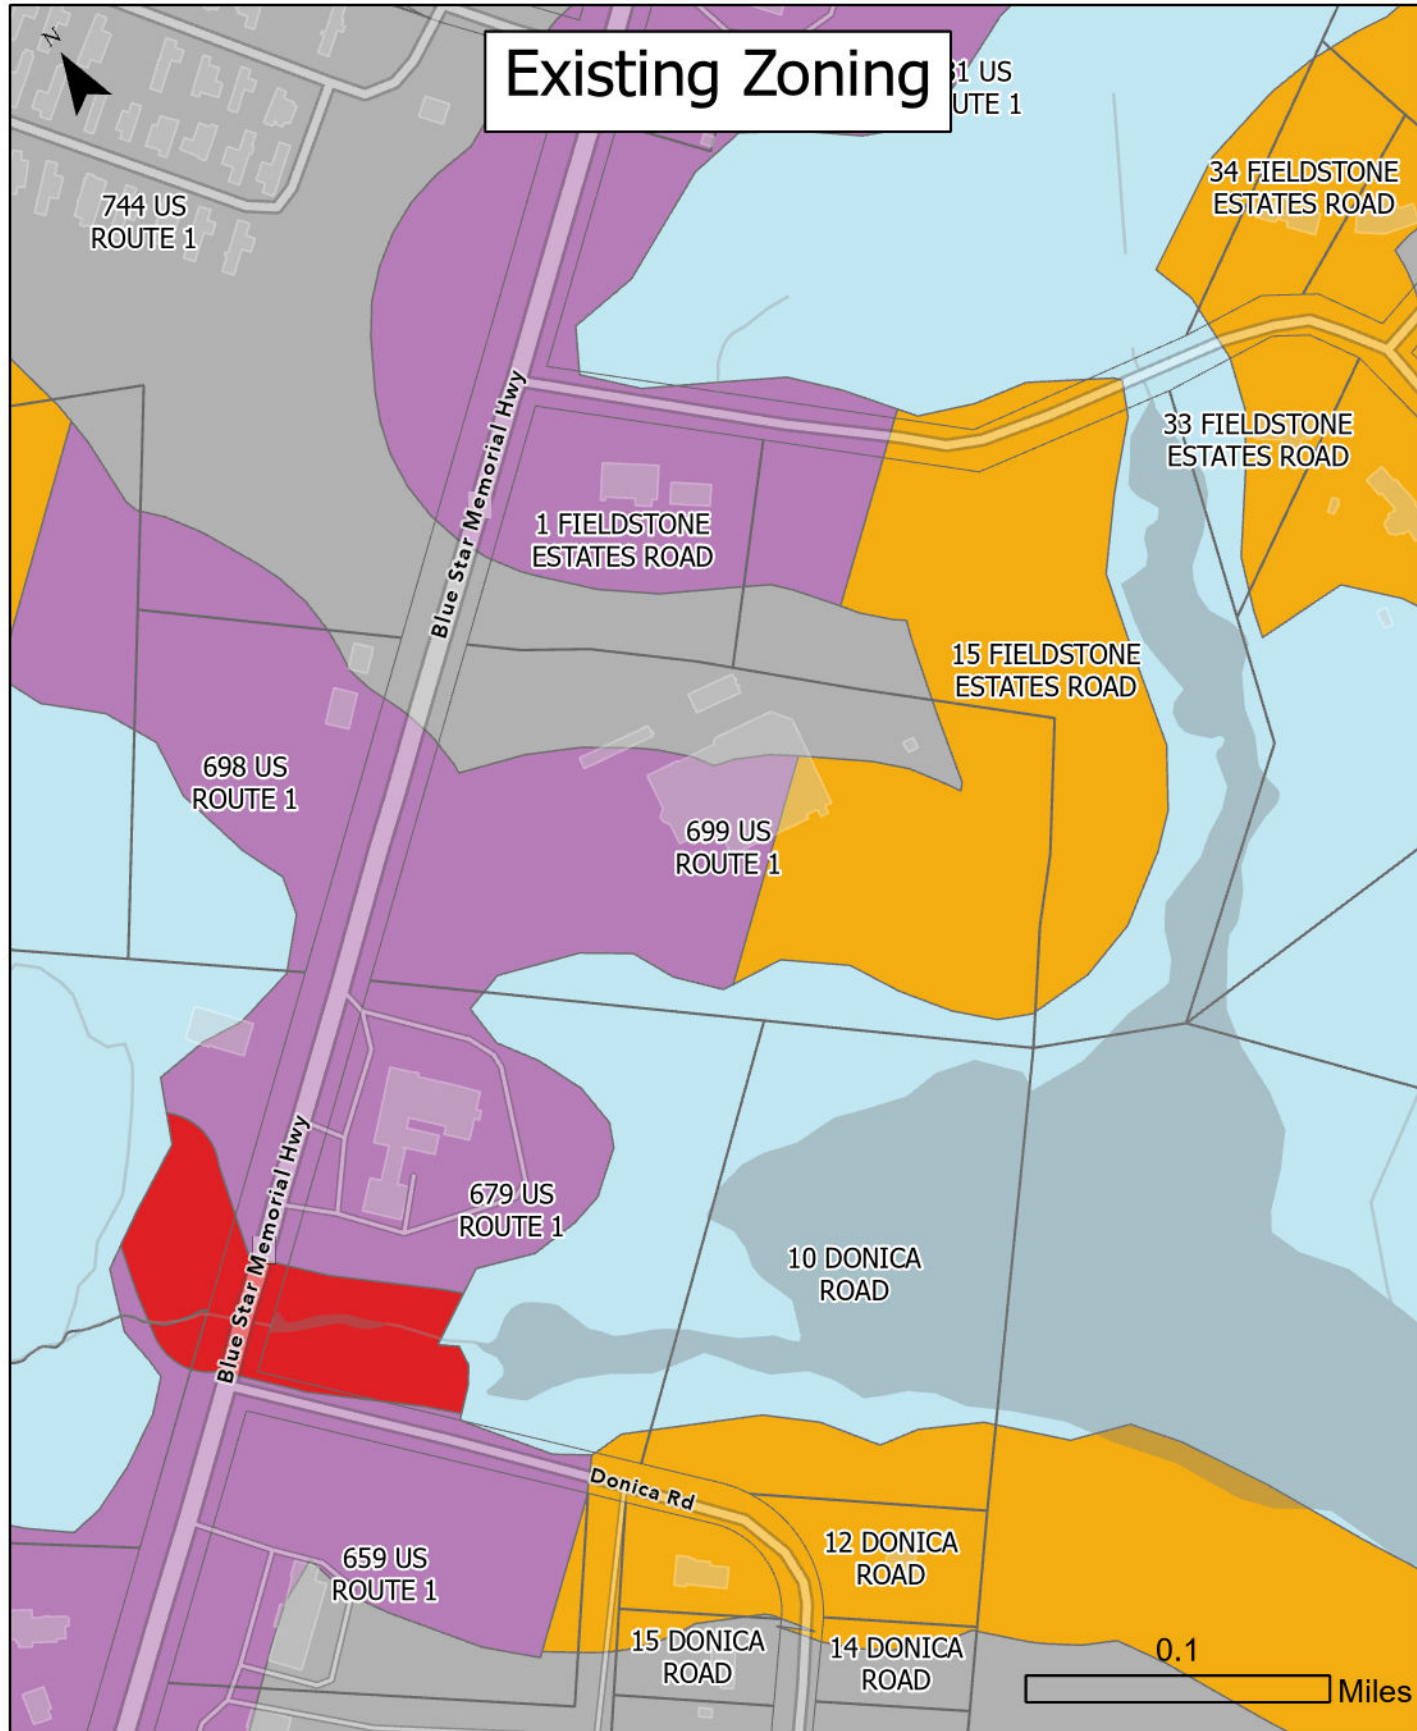

York, ME Shoreland Overlay District Proposed Zoning Adjustment

This map is for planning purposes only
Date: November 10, 2022

- Wetland
- Limited Res.
- Mixed Use
- Stream Protection
- YorkParcels