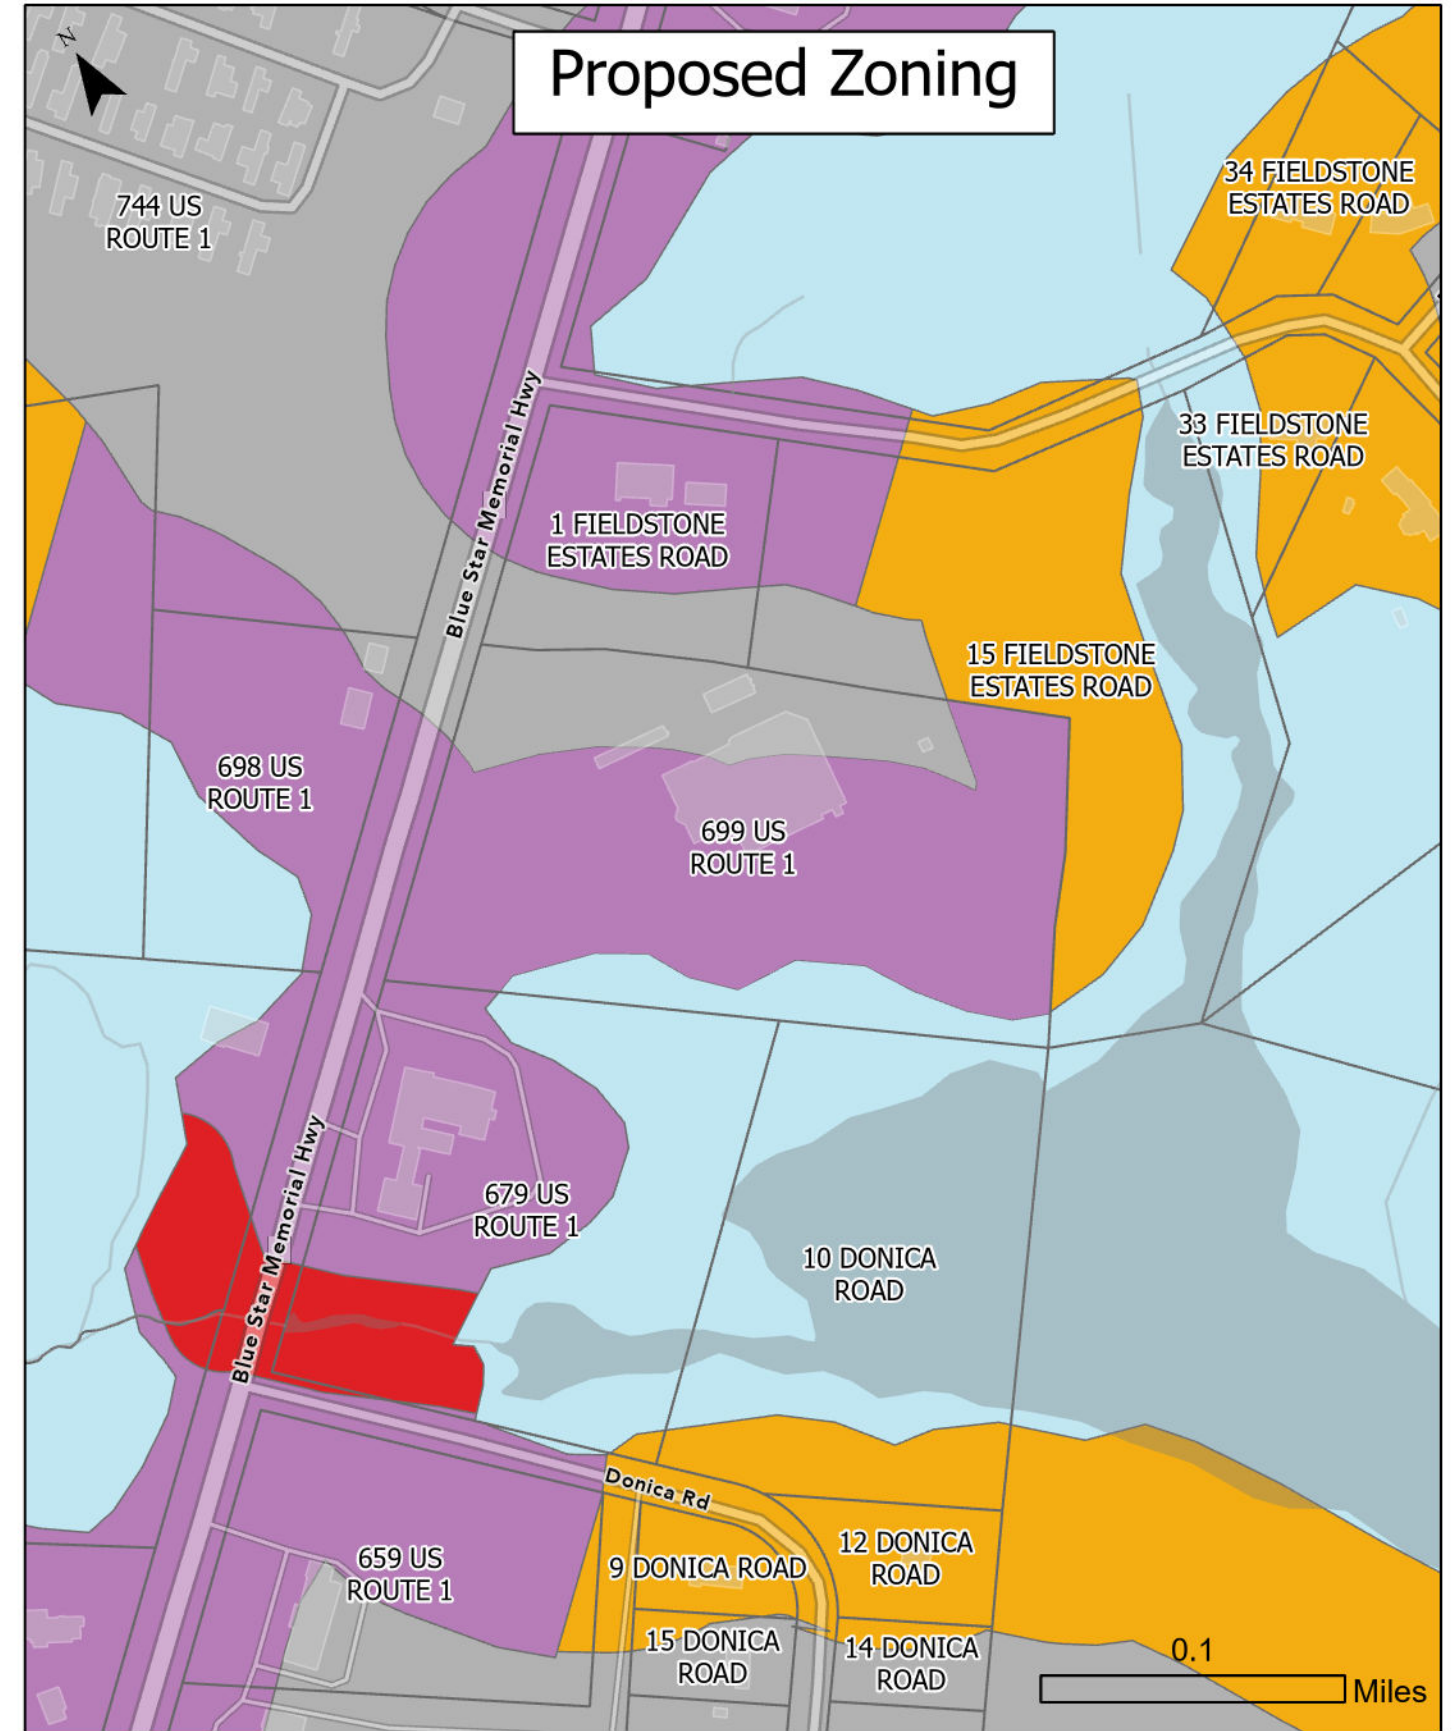

York, ME Shoreland Overlay District Proposed Zoning Adjustment

This map is for planning purposes only
Date: November 10, 2022

- Wetland
- Limited Res.
- Mixed Use
- Stream Protection
- YorkParcels